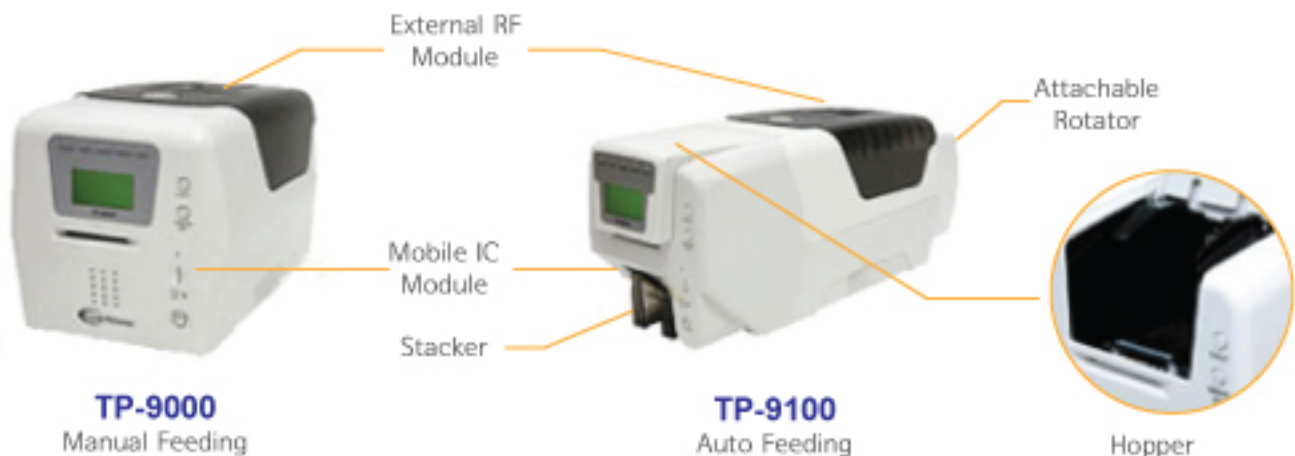

POINTMAN ID Card Printer

TP-9000 / TP-9100

- Card Printer for Identification Card, Membership Card, Certificate Card, Employee Card, Gift Card, Debit Card etc.
- Field Proven Technology in Banking Markets through Strict BMT test.

► Main Features

- Color & Monochrome printing
- Individual card slot for reprinting
- Easy to exchange ribbon & TPH
- Design software 'The designer'
- Video CD & Maintenance Manual
- RFID ribbon protection
- Strong Encoding based on long banking experience.

► Options

- Magnetic stripe (4 Million pass)
- Contact Smart Card (1,5 Million contact)
- Contactless Smart Card (External & Internal)
- Flipper module for dual side printing
- Ethernet (10/100 Mbps)
- Scanner(Dual Side Color : 600dpi)